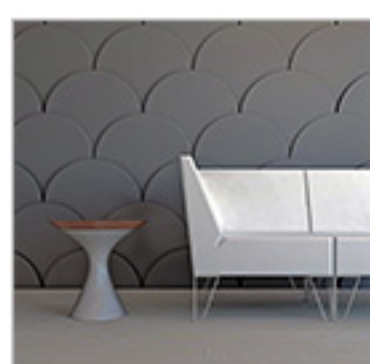

forms

FORMS AVAILABLE IN CAST RESIN • METAL • WOOD

furniture • fixture • fabrication