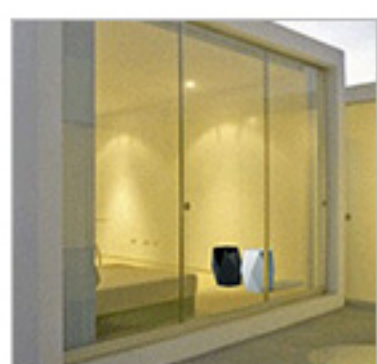

forms

FORMS AVAILABLE IN CAST RESIN • METAL • WOOD

furniture • fixture • fabrication